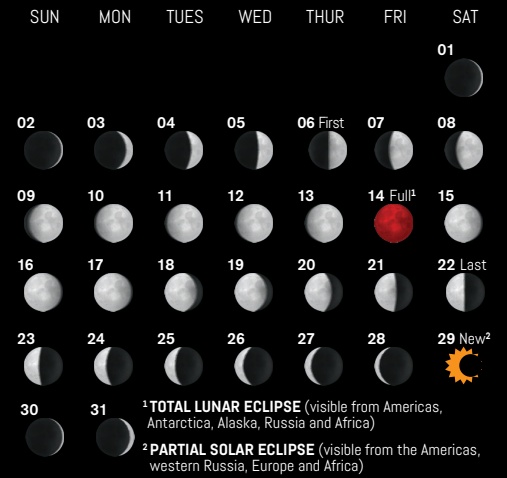

2025 Moon Calendar

January

February

March

April

May

June

July

August

September

October

November

December