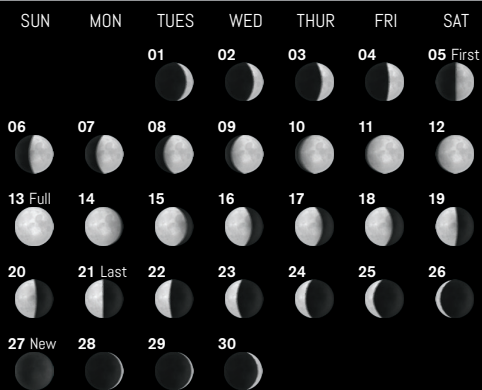

2025 Moon Calendar

January

February

March

April

May

June

July

August

September

October

November

December