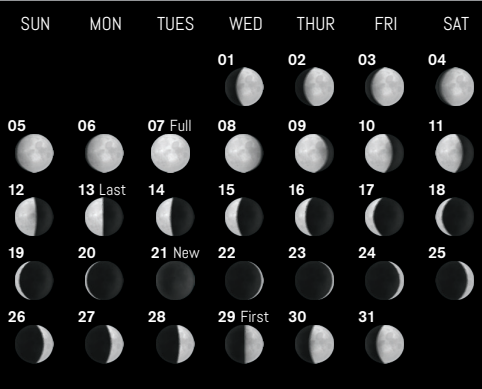

2025 Moon Calendar

January

February

March

April

May

June

July

August

September

October

November

December