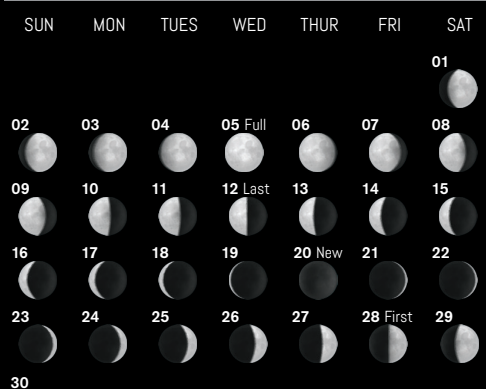

2025 Moon Calendar

January

February

March

April

May

June

July

August

September

October

November

December