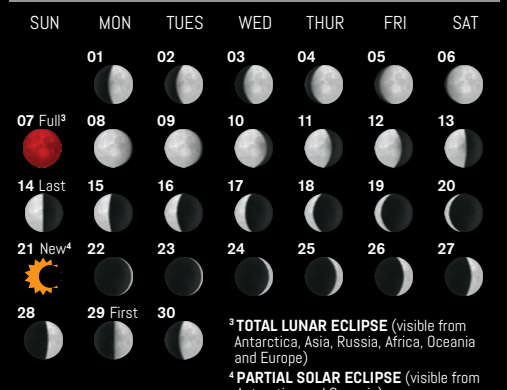

2025 Moon Calendar

January

February

March

April

May

June

July

August

September

October

November

December