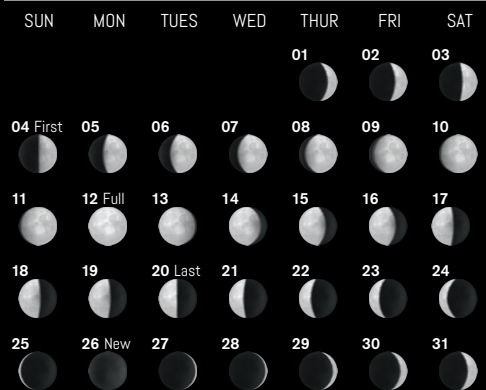

2025 Moon Calendar

January

February

March

April

May

June

July

August

September

October

November

December