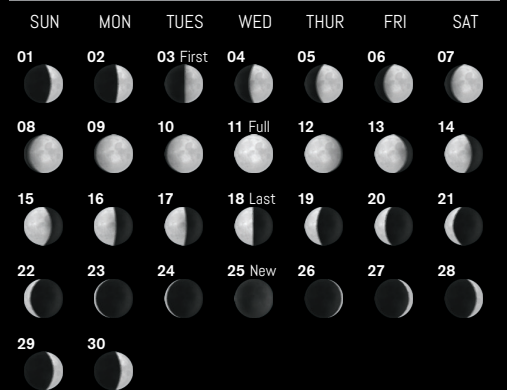

2025 Moon Calendar

January

February

March

April

May

June

July

August

September

October

November

December