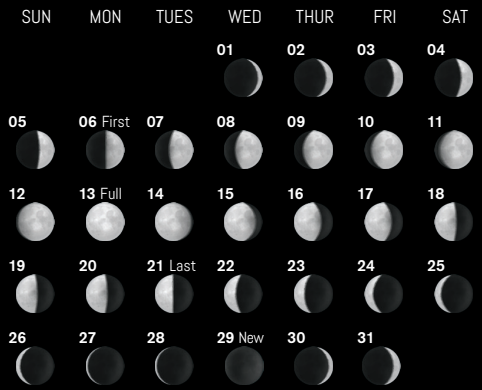

2025 Moon Calendar

January

February

March

April

May

June

July

August

September

October

November

December