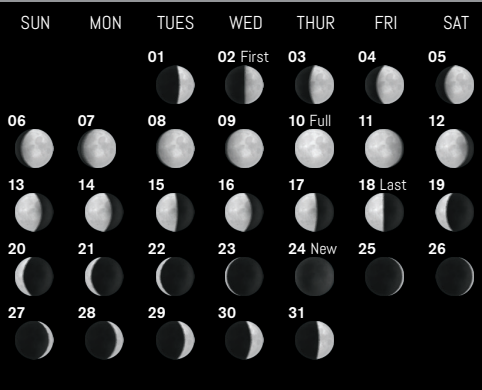

2025 Moon Calendar

January

February

March

April

May

June

July

August

September

October

November

December